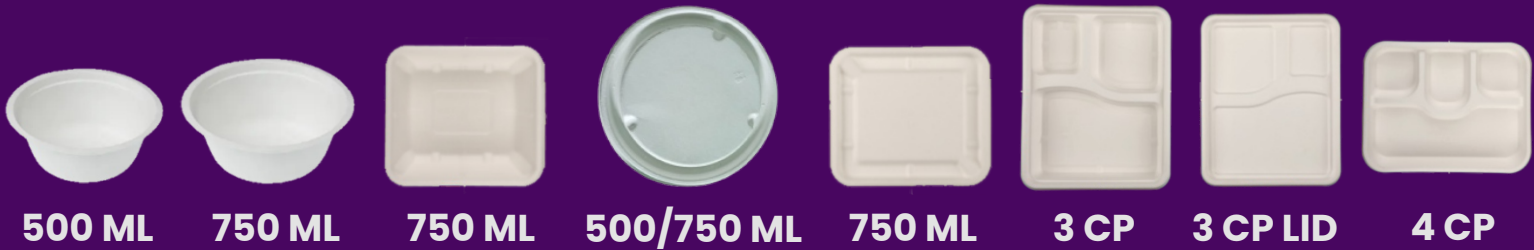

Are you ready to revolutionize your business and make a positive impact on the environment? Quit Plastic's Takeaway Plan is your gateway to a sustainable future. With an investment of just ₹9 lakhs, you can join the movement towards eco-friendly practices and attract a growing base of environmentally conscious customers. Our comprehensive plan provides you with everything you need to switch to biodegradable and compostable products made from sugarcane bagasse. Not only will you be reducing plastic waste, but you'll also be enhancing your brand's reputation as a leader in sustainability. Embrace the change and watch your business thrive while contributing to a cleaner, greener planet.

PRODUCTS COVERED IN THE PLAN

500 ML

750 ML

750 ML

500/750 ML

750 ML

3 CP

3 CP LID

4 CP

No	Item Name	Total Qty	No of Box	Price/ Unit	Amount
1	16 OZ 500 ML WHITE ROUND TAKEAWAY BOWL	10000	10	3796.80	37968.00
2	25 OZ 750 ML WHITE ROUND TAKEAWAY BOWL	10000	10	4872.00	48720.00
3	25 OZ 750 ML WHITE SQUARE TAKEAWAY BOWL	10000	10	5398.40	53984.00
4	16/25 OZ 500/750 ML WHITE ROUND TAKEAWAY BOWL LID	20000	10	5398.40	53984.00
5	25 OZ 750 ML WHITE SQUARE TAKEAWAY BOWL LID	10000	10	4939.28	49392.86
6	3 COMPARTMENT TAKEAWAY TRAY THALI	1000	2	4060.00	8120.00
7	3 COMPARTMENT TAKEAWAY TRAY THALI LID	1000	2	3516.80	7033.60
8	4 COMPARTMENT TAKEAWAY TRAY THALI	1000	2	5140.00	10280.00